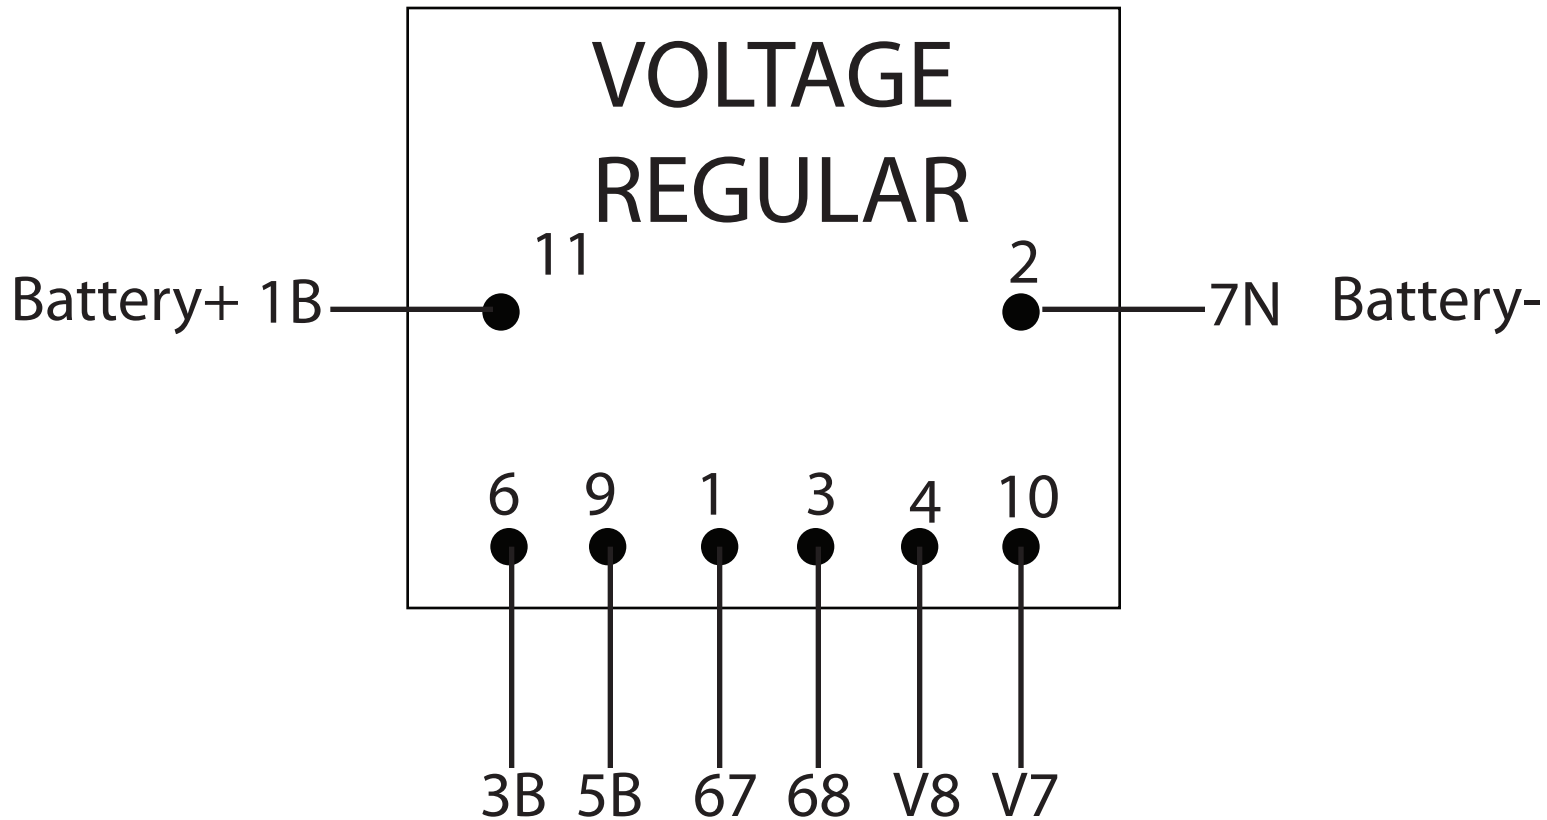

Replaces Kohler® C255670 Regulator

V8 & V7 Sensing Voltage
208 to 240 VAC

67 & 68 Remote Voltage Adjust 1K Ohm

3B & 5B To Photo Diodes